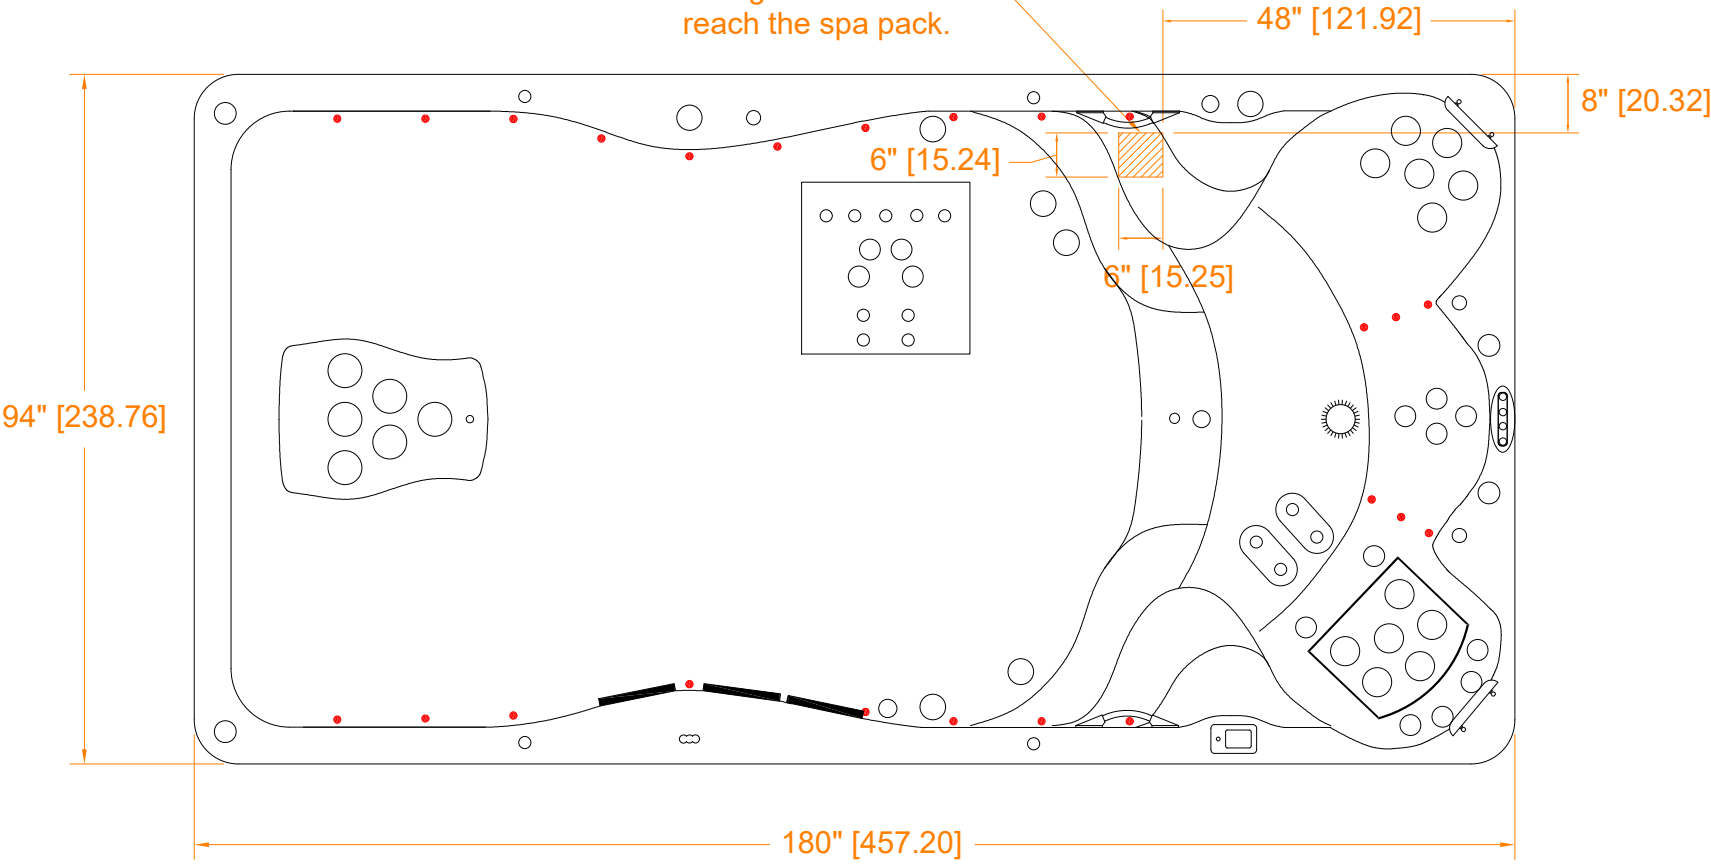

Run electricity through this opening. Leave appropriate length of wire to reach the spa pack.

2024 H2X Challenger 15D Int

O/A Height 60" (+/- 1/2")

Master Spas		
Model Number	Date	Revision
H2X Challenger 15D Int	5/31/2024	1
Electrical Hookup		Highlen

Rev 1: Converting over to Wedge Suctions (05/30/24) PCO # 00422024
 Rev 0: Original drawing reset for 20234(12/27/223)